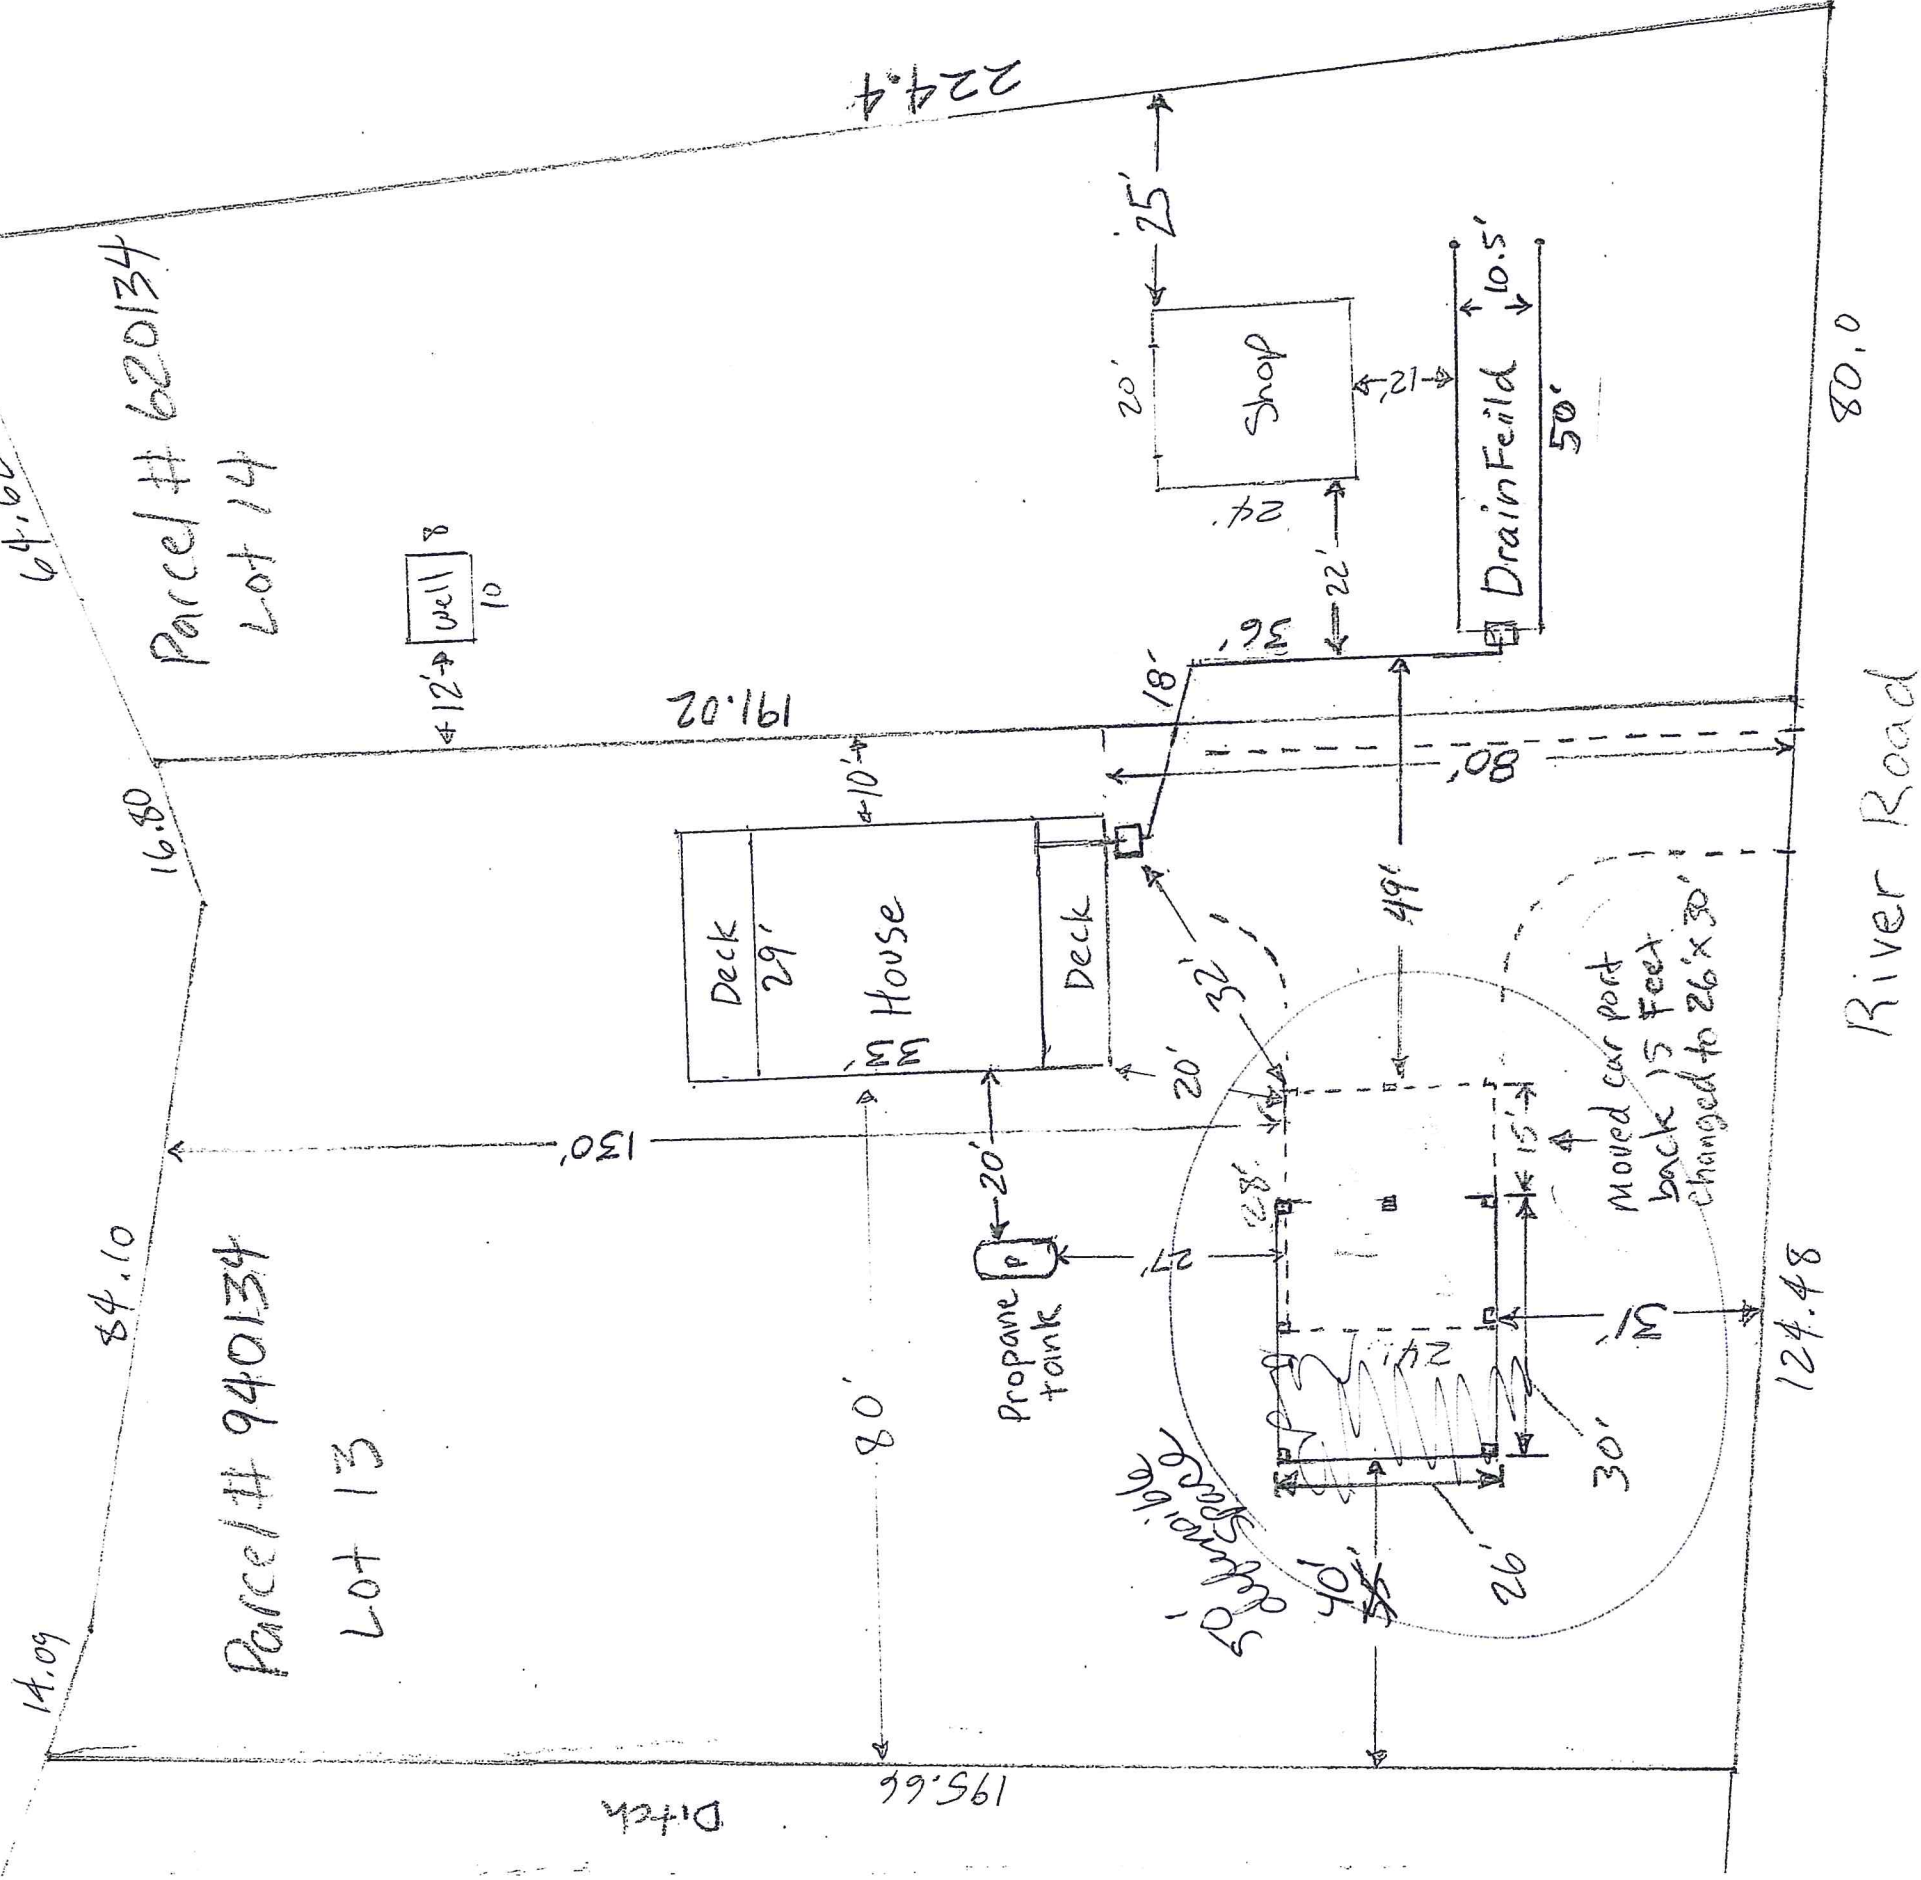

Scale 1" = 20'

40 Shady Glen Drive
Cle Elum, WA 98922

Yakima River

RECEIVED

AUG 31 2017

Kittitas County CDS